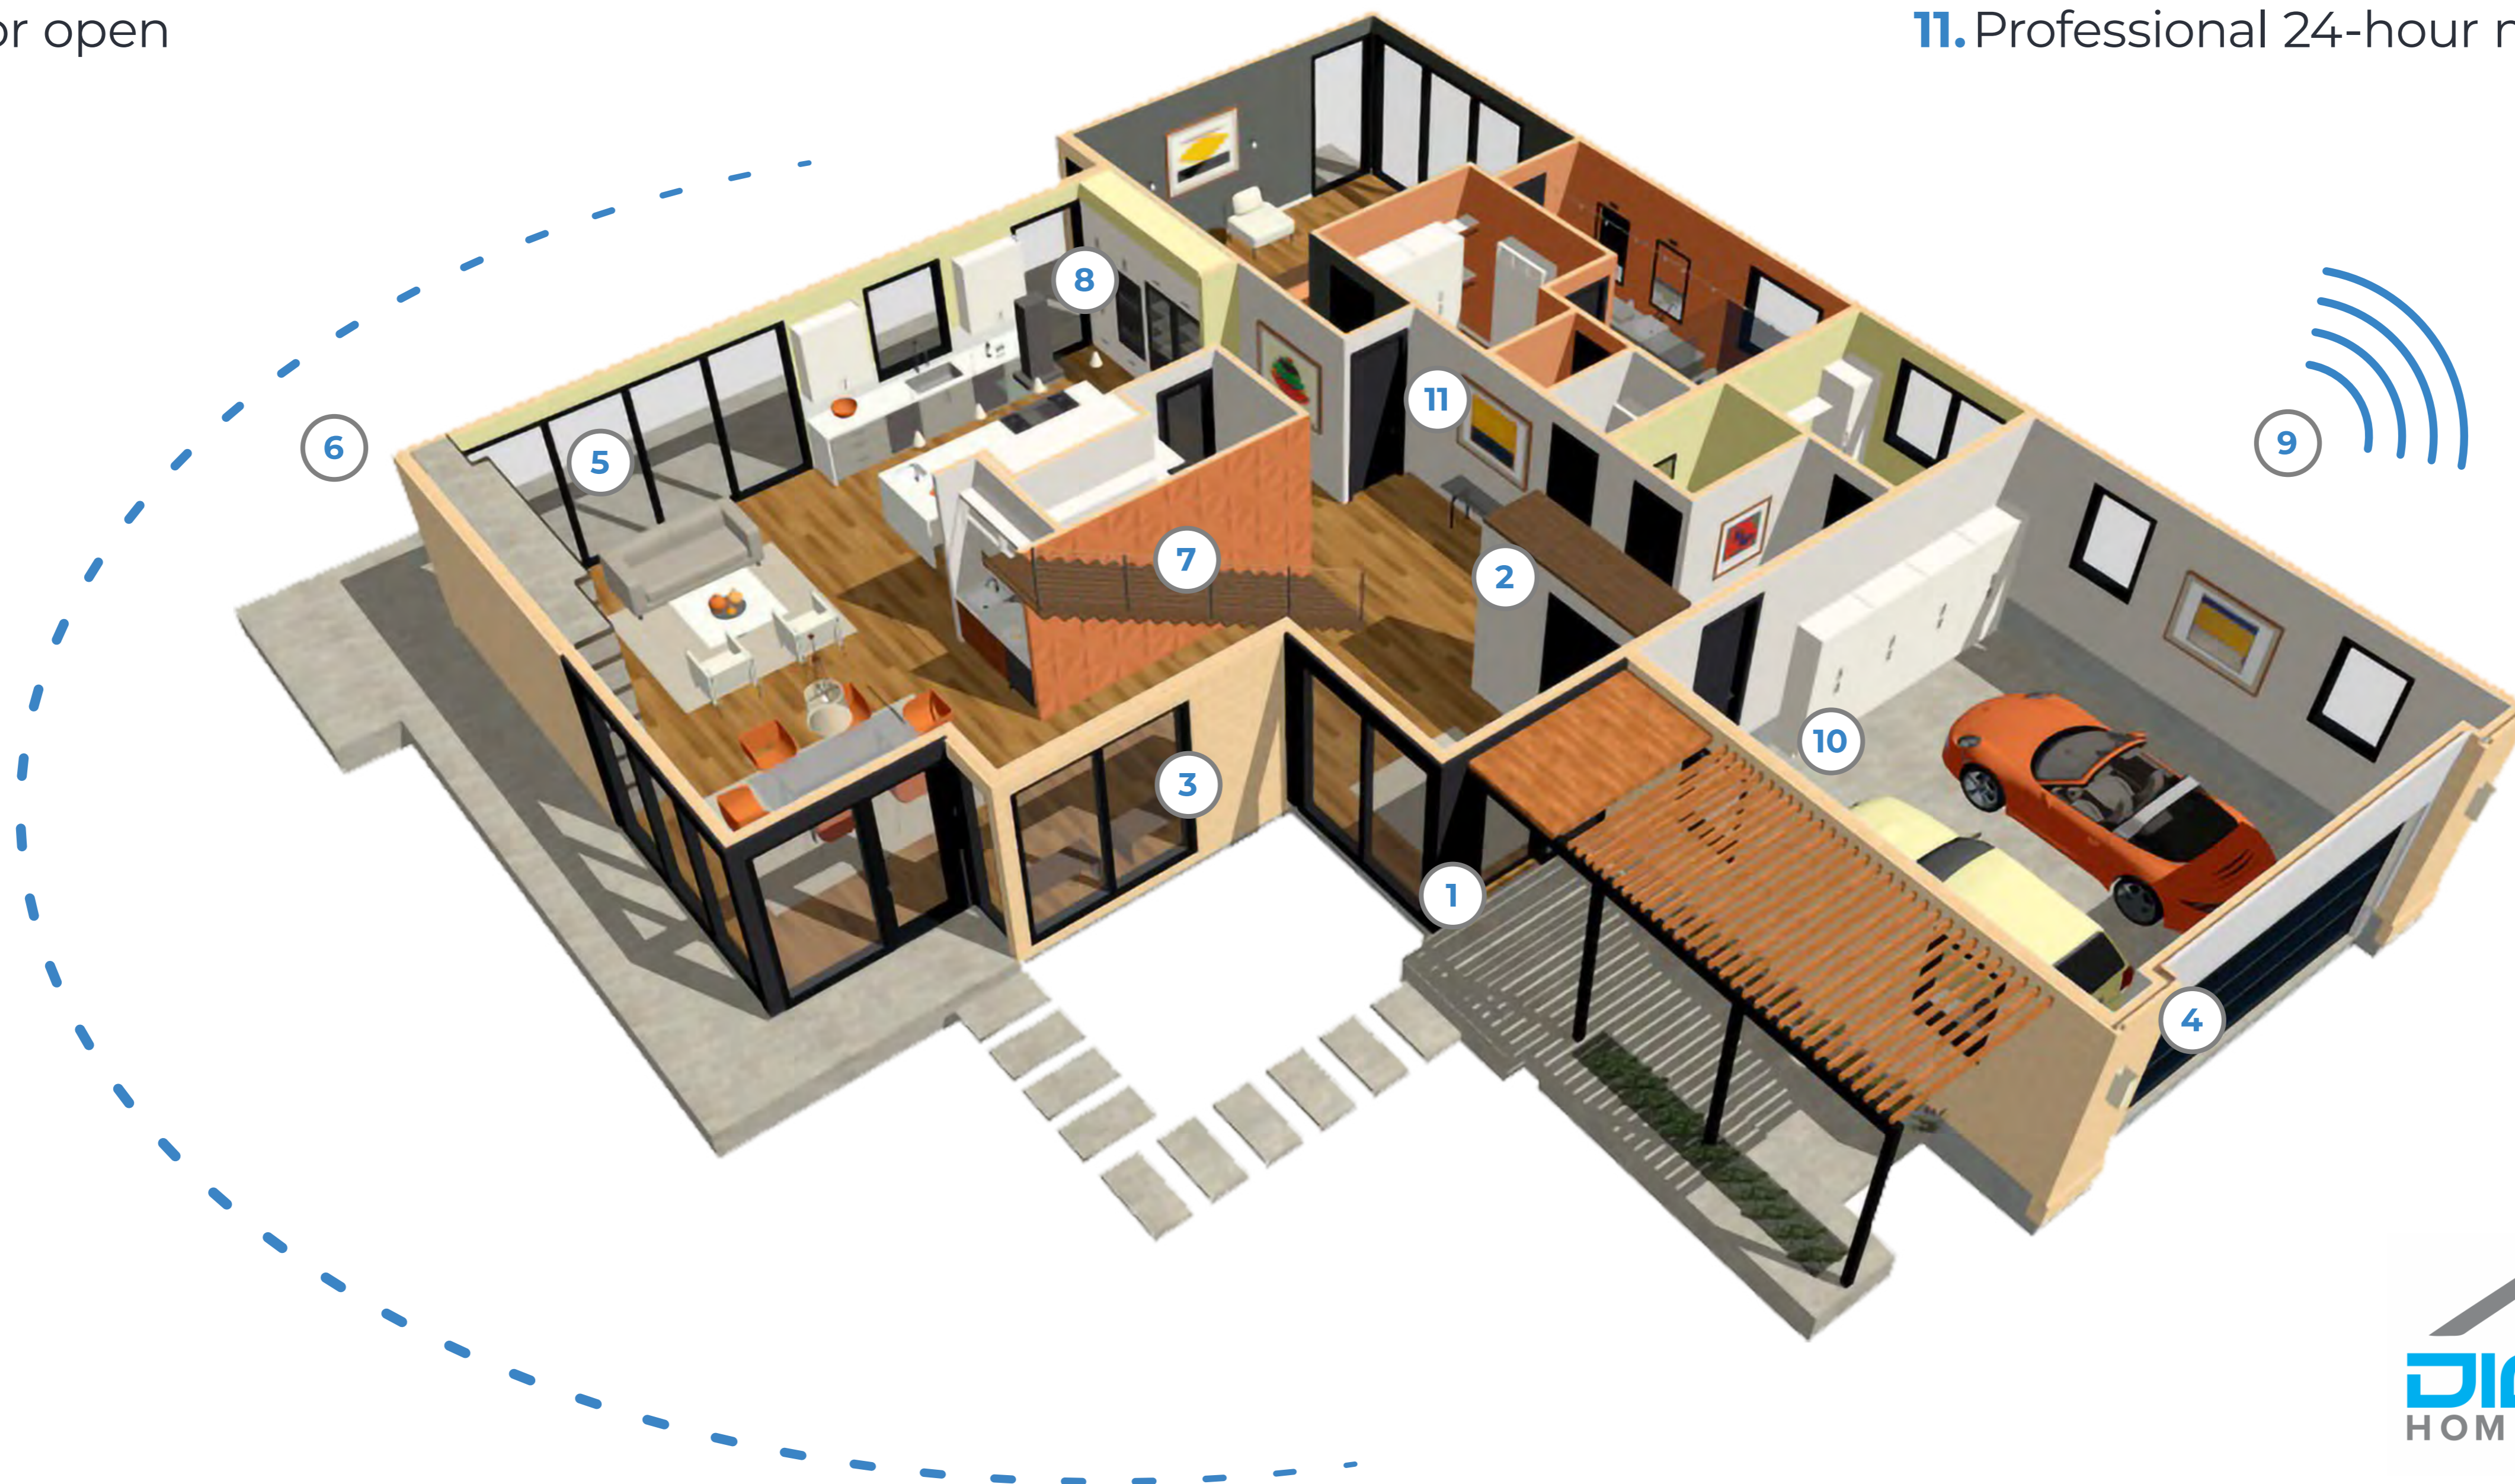

Integrate multiple devices such as thermostats, lights and locks to work in sync with your daily routines, automatically, with a single command.

Stay in control and stay in the loop, from wherever you are.

Wireless protection and control throughout your home

1. Video doorbell and surveillance
2. Integrated video
3. Detects when doors and windows open and close
4. Lets you know when you've left your garage door open
5. Identifies breaking windows
6. Senses outdoor movement—intruders, not critters.
7. Detects indoor movement—intruders, not pets
8. Smart phone, Alexa or panel controls all sensors, cameras and smart devices
9. Secure encryption
10. Senses fire, carbon monoxide, water and temperature
11. Professional 24-hour monitoring