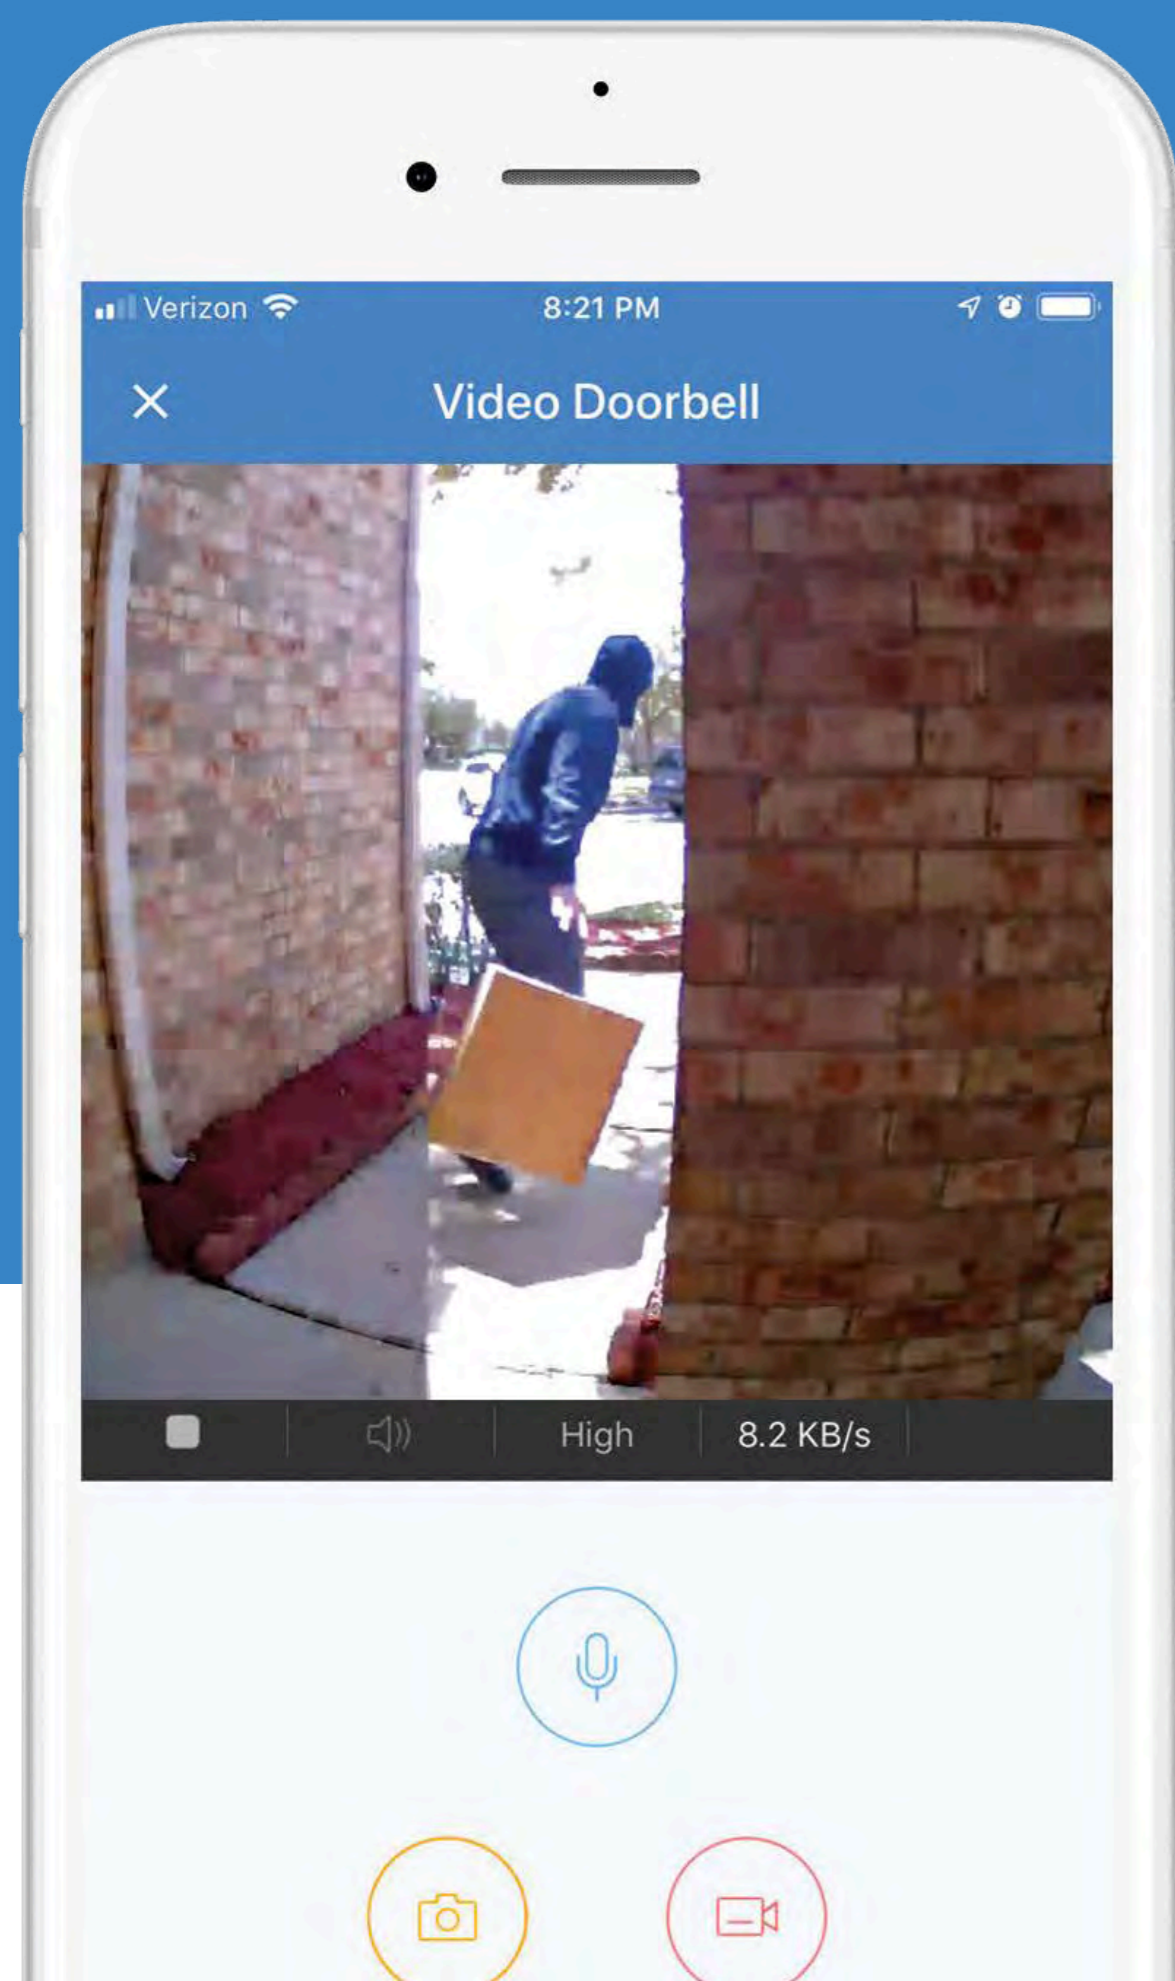

Integrate multiple devices such as thermostats, lights and locks to work in sync with your daily routines, automatically, with a single command.

Stay in control and stay in the loop, from wherever you are.

Wireless protection and control throughout your home

1. Video doorbell and surveillance
2. Integrated video
3. Detects when doors and windows open and close
4. Lets you know when you've left your garage door open
5. Identifies breaking windows
6. Senses outdoor movement—intruders, not critters.
7. Detects indoor movement—intruders, not pets
8. Smart phone, Alexa or panel controls all sensors, cameras and smart devices
9. Secure encryption
10. Senses fire, carbon monoxide, water and temperature
11. Professional 24-hour monitoring

Video Doorbell

- See and speak to anyone at your front door
- Press and motion notifications sent to your smartphone
- Records motion-activated clips, view or save anytime
- Deter Intruders

Optional silver or white faceplate to match your trim

Door and window sensors

- Peace of mind, at home and away
- Sensor status in the app shows you if a window or door is open
- Powerful, compact sensors fit discretely in tight spots

Indoor motion sensors