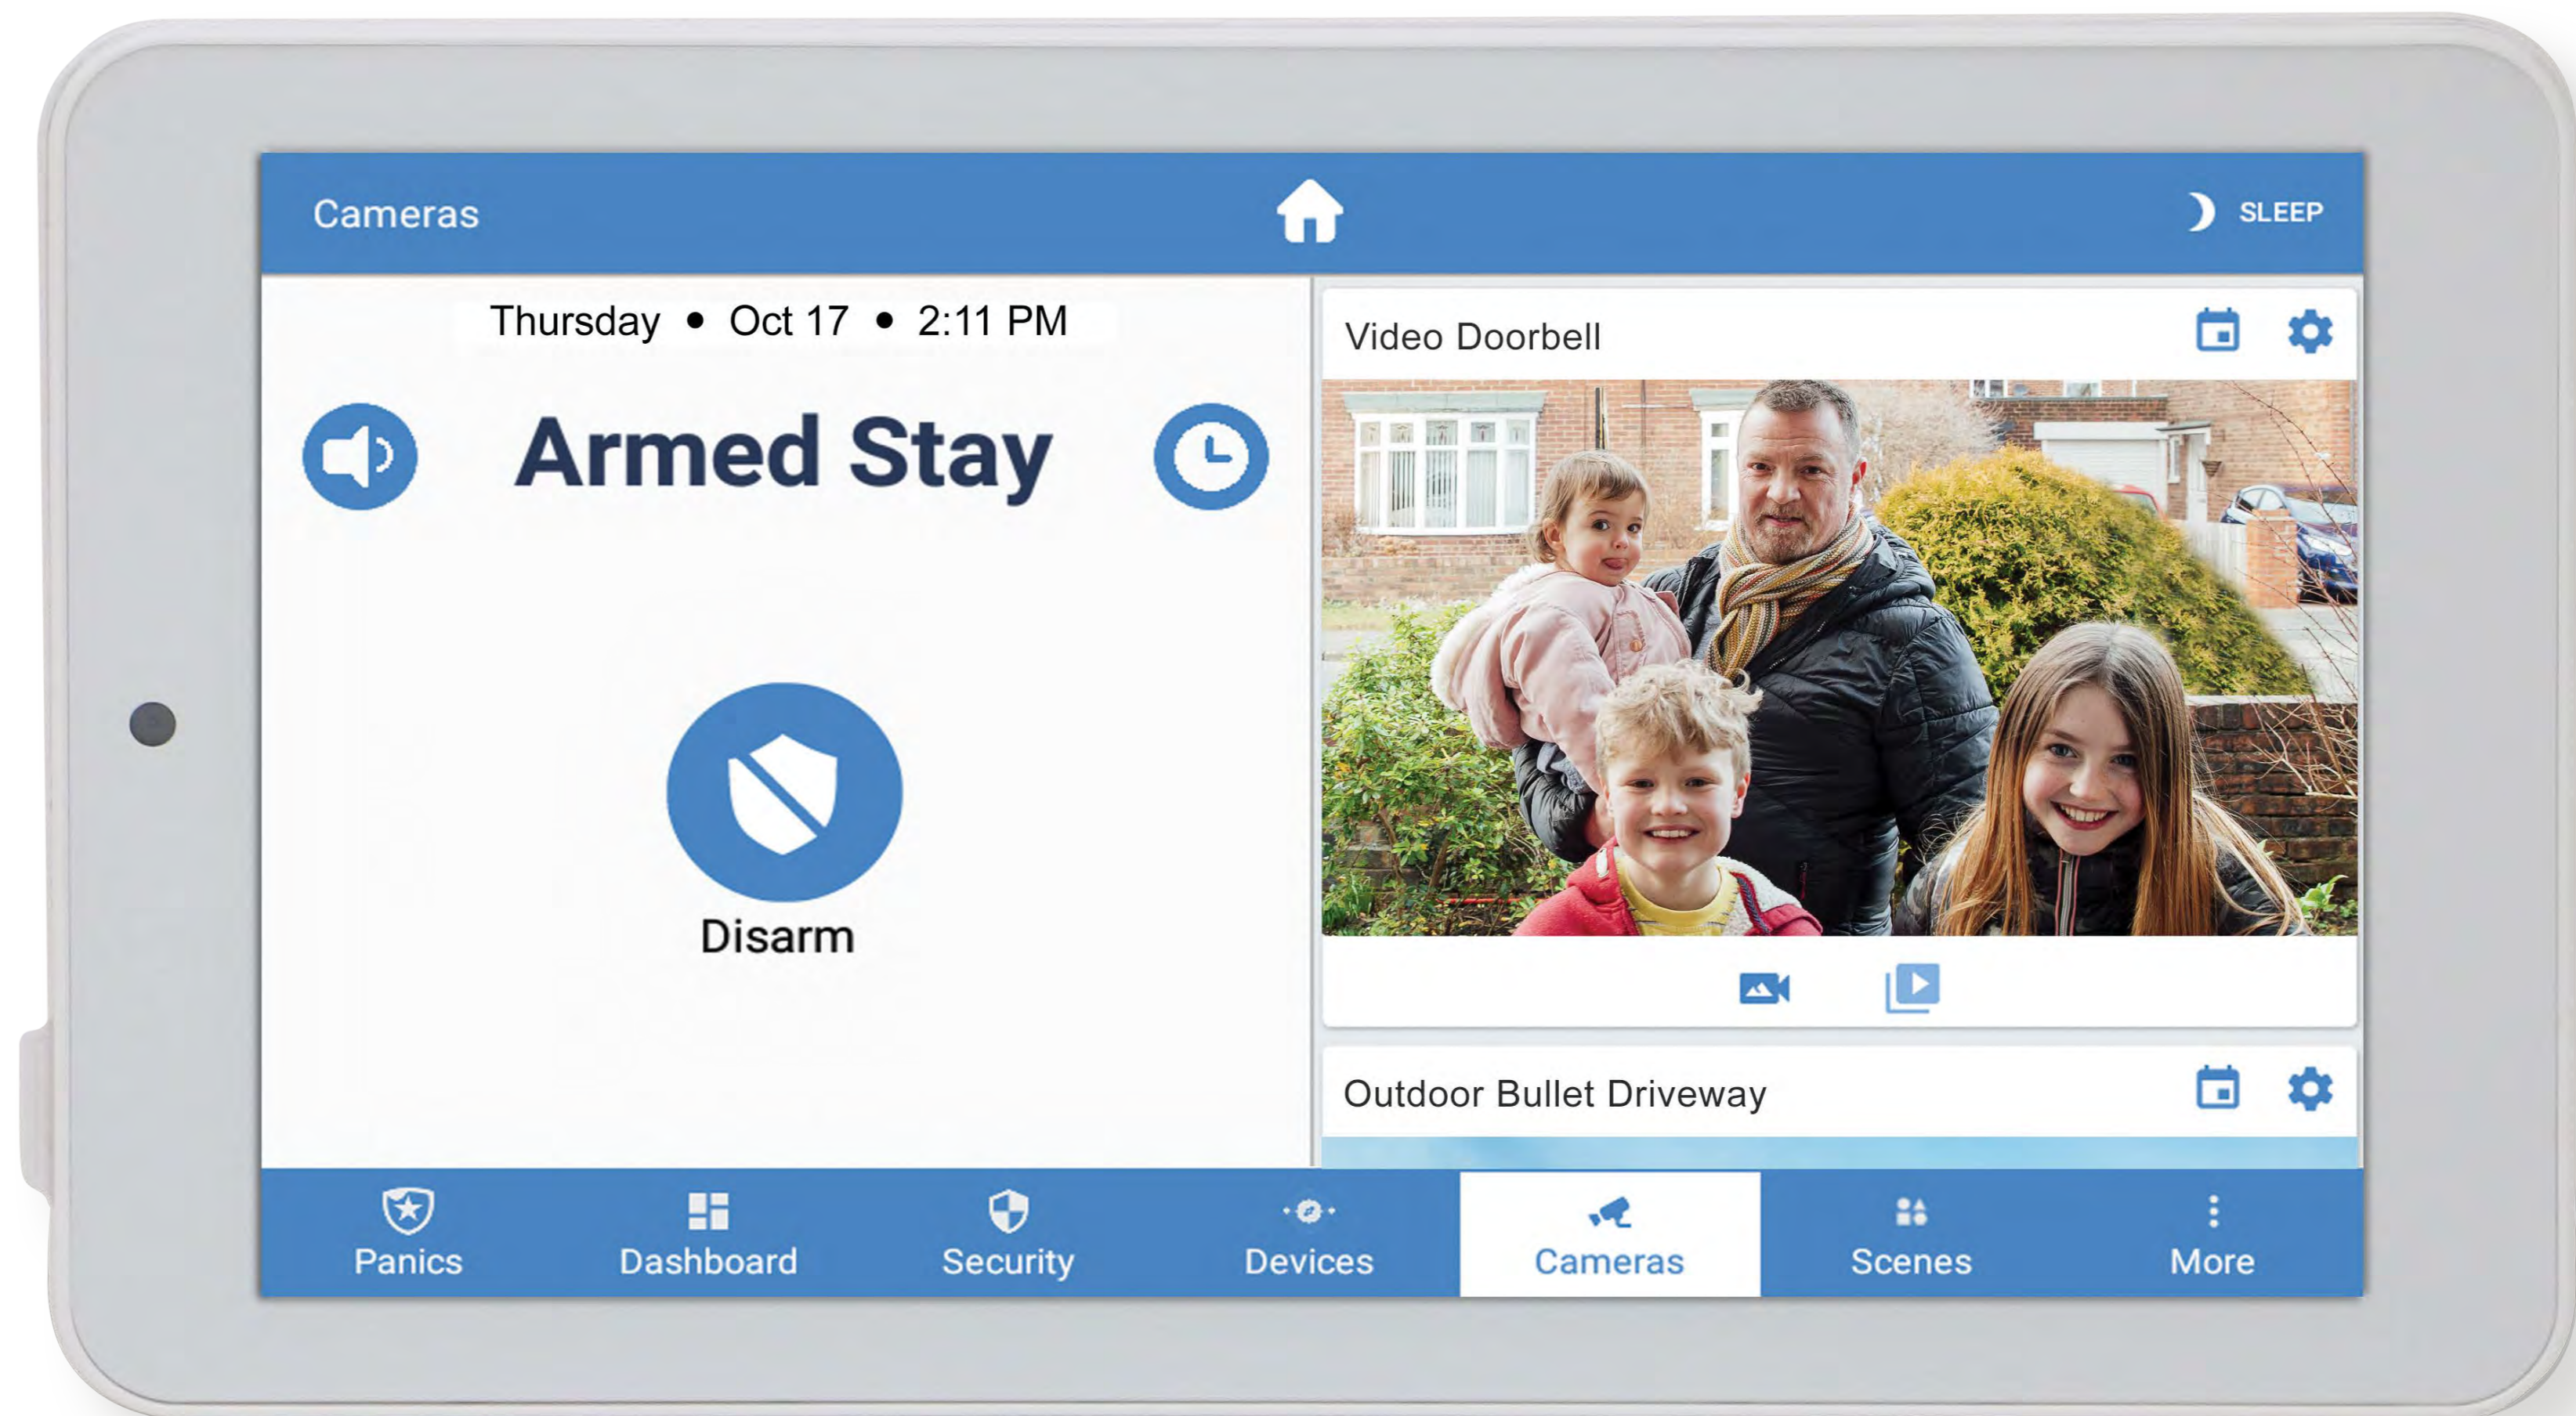

One is none

Redundant safeguards against power loss or internet interruptions ensures your security is always on when you need it.