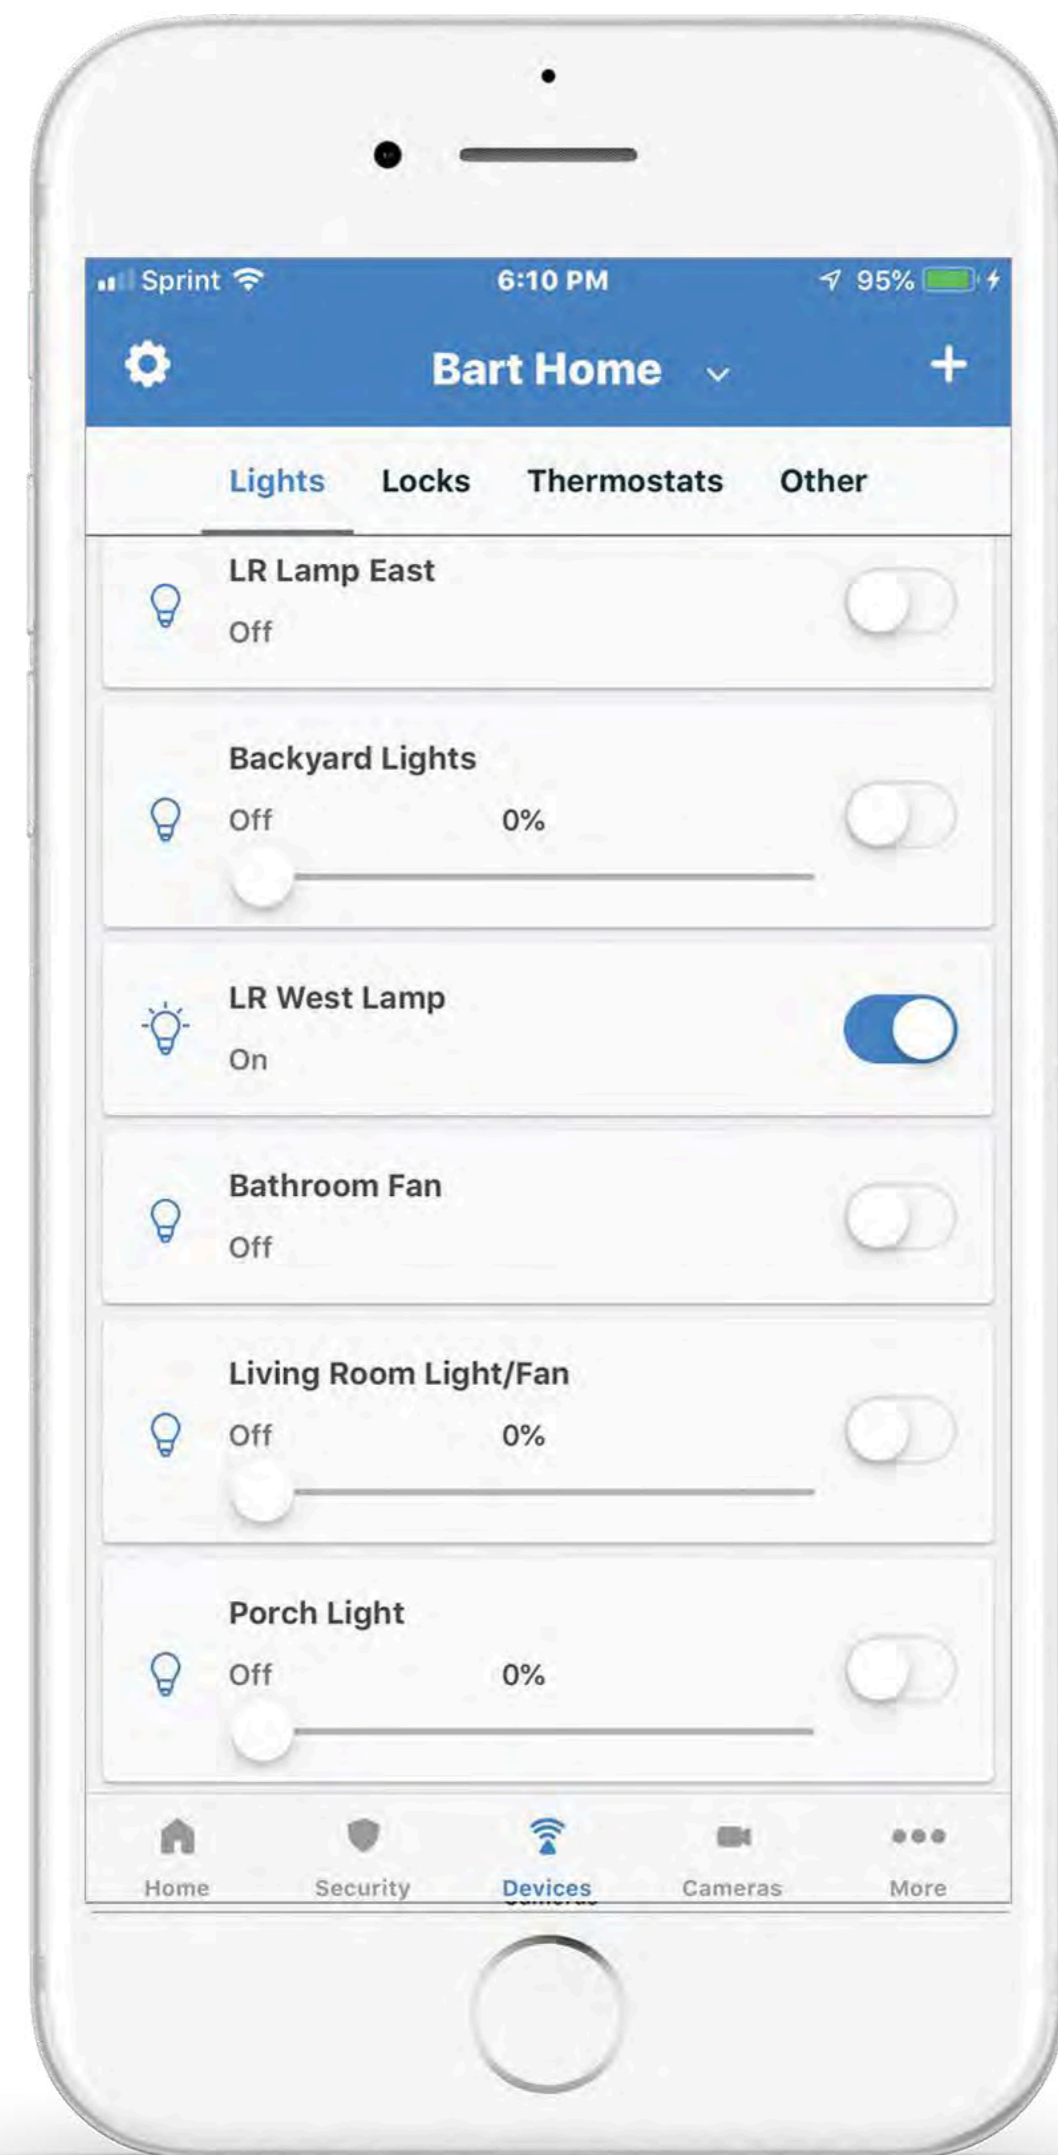

Designed for how you live

Automate your on-the-go lifestyle

Forget to turn the thermostat down before you left? Want the lights to turn on when you arrive? No problem. You can customize connected device actions to match your lifestyle.